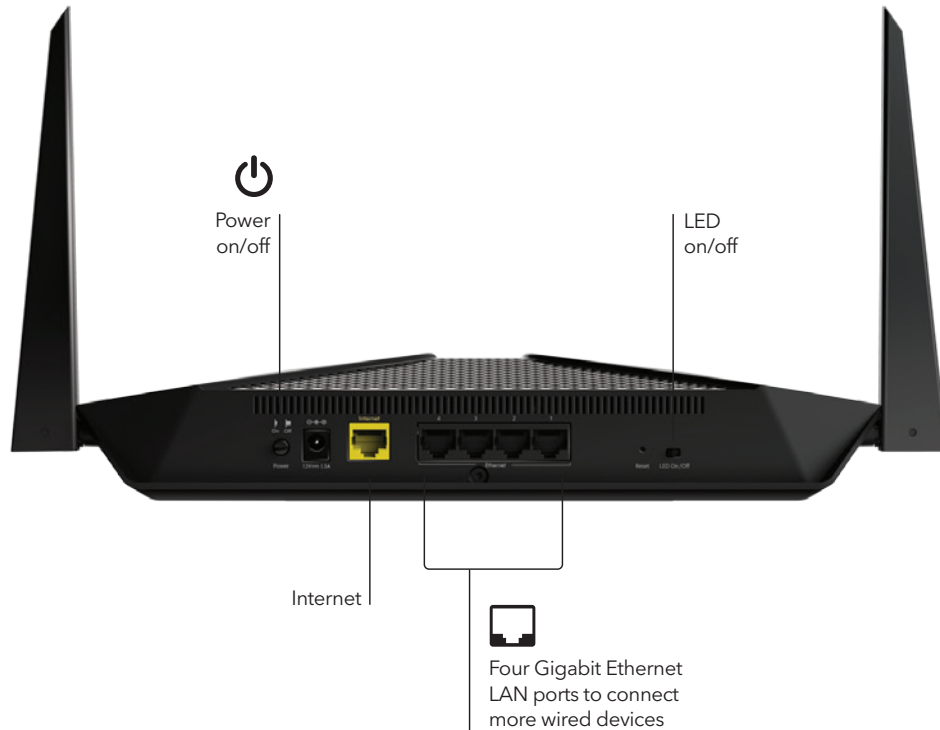

Connection Diagram